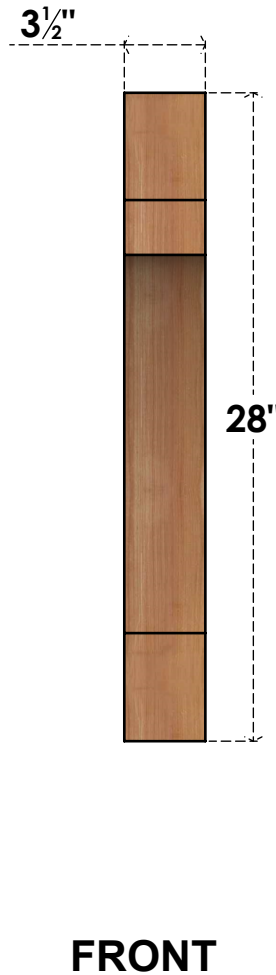

BRC04X20X28MRC00SWR

3 1/2"W X 20"D X 28"H MERCED SMOOTH BRACE, WESTERN RED CEDAR

EKENA MILLWORK
 2300 WEST MAIN ST.
 CLARKSVILLE, TX 75426
 TOLL FREE: 866-607-0453
 WWW.EKENAMILLWORK.COM

NOTES

1. INSTALLATION TO BE COMPLETED IN ACCORDANCE WITH MANUFACTURER'S SPECIFICATIONS.
2. DRAWING MAY NOT BE TO SCALE
3. THIS DRAWING IS INTENDED FOR DESIGN AND PLANNING PURPOSES ONLY.
4. ALL INFORMATION CONTAINED HEREIN WAS CURRENT AT THE TIME OF DEVELOPMENT BUT MUST BE REVIEWED AND APPROVED BY THE PRODUCT MANUFACTURER TO BE CONSIDERED ACCURATE.
5. PRODUCTS ARE NOT KILN DRIED. THIS ITEM IS UNIQUE AND WILL CONTAIN THE NATURAL VARIATIONS THAT THE WOOD SPECIES OFFERS. THIS MAY RESULT IN VARIATIONS UP TO 1/4"