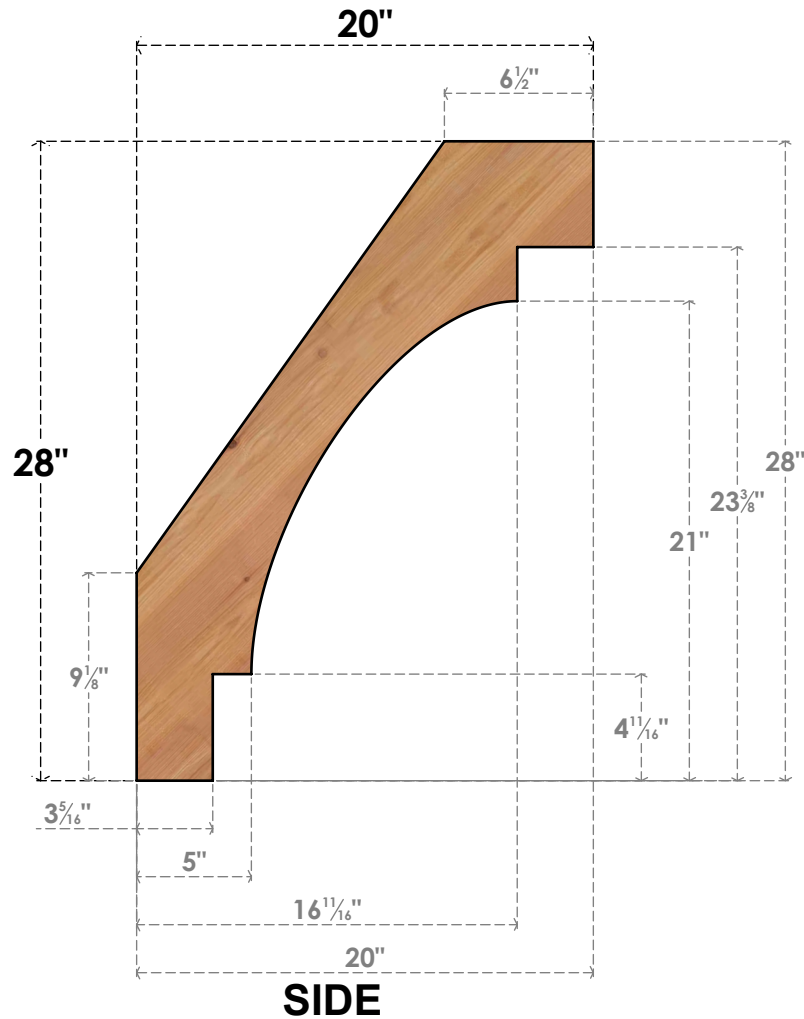

BRC04X20X28MRC00SWR

3 1/2"W X 20"D X 28"H MERCED SMOOTH BRACE, WESTERN RED CEDAR

EKENA MILLWORK
 2300 WEST MAIN ST.
 CLARKSVILLE, TX 75426
 TOLL FREE: 866-607-0453
 WWW.EKENAMILLWORK.COM

NOTES

1. INSTALLATION TO BE COMPLETED IN ACCORDANCE WITH MANUFACTURER'S SPECIFICATIONS.
2. DRAWING MAY NOT BE TO SCALE
3. THIS DRAWING IS INTENDED FOR DESIGN AND PLANNING PURPOSES ONLY.
4. ALL INFORMATION CONTAINED HEREIN WAS CURRENT AT THE TIME OF DEVELOPMENT BUT MUST BE REVIEWED AND APPROVED BY THE PRODUCT MANUFACTURER TO BE CONSIDERED ACCURATE.
5. PRODUCTS ARE NOT KILN DRIED. THIS ITEM IS UNIQUE AND WILL CONTAIN THE NATURAL VARIATIONS THAT THE WOOD SPECIES OFFERS. THIS MAY RESULT IN VARIATIONS UP TO 1/4"